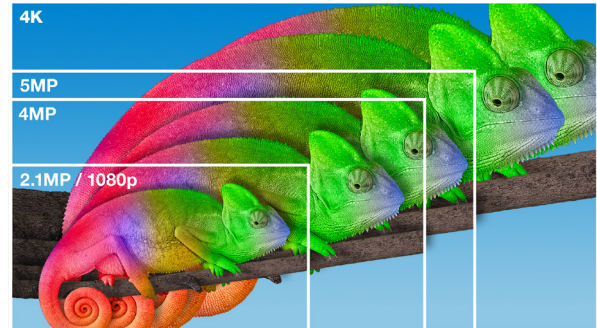

# What are VMAX® IP G4™ NVRs?

VMAX® IP G4™ is an easy to use PoE NVR that allows you to go from power up to monitoring in minutes! UNLIKE ANY OTHER™!

### Megapixel resolution

DW's technology delivers crystal-clear images in resolutions up to 4K. Higher resolution delivers forensic details when zooming into the camera's field of view.