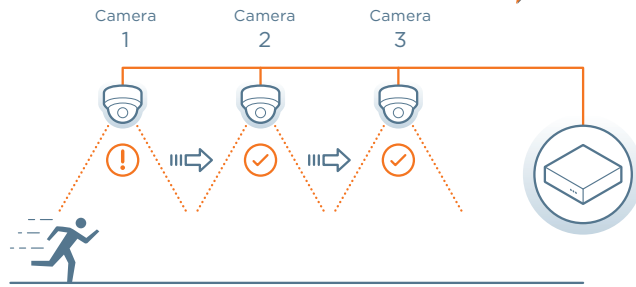

### PathFinder™

Easy and secure end-to-end remote connection with NAT Traversal (STUN/TURN) support without opening ports.

### Plug and play with local PoE+ ports

The VMAX® IP G4™ NVRs can power up to 16 IP cameras locally from the system itself, no need for PoE switches and additional power sources.

## Camera Group Recording

Designate a group of cameras to respond to an alert from one camera.