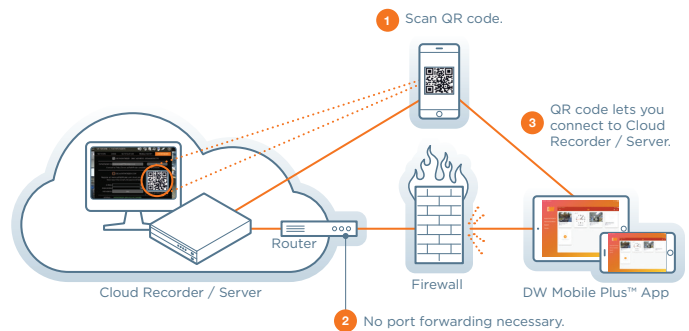

PathFinder™

Easy and secure end-to-end remote connection with NAT Traversal (STUN/TURN) support without opening ports.