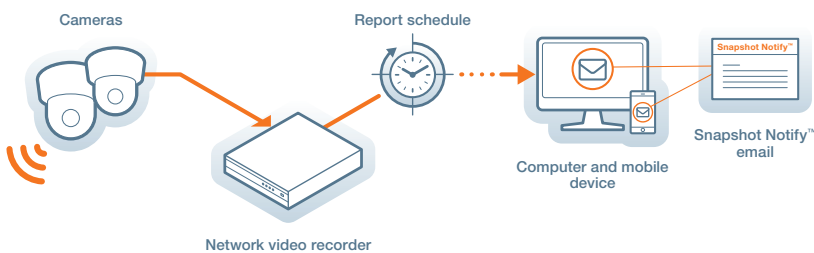

### Plug and play with local PoE+ ports

The VMAX® IP G4™ NVRs can power up to 16 IP cameras locally from the system itself, no need for PoE switches and additional power sources.

## Camera Group Recording

Designate a group of cameras to respond to an alert from one camera.

## CCIP<sup>™</sup>

DW's CCIP<sup>™</sup> (Closed Circuit IP) encryption is activated when the VMAX IP G4<sup>™</sup> system sends a request for an encrypted stream from the camera. The camera then encrypts its RTSP stream a second time using TLS, using the encryption's user ID and password. The result is a secured and encrypted RTSP stream that can be read only by the requesting recorder.

## DW Witness<sup>™</sup>

The DW<sup>®</sup> Witness<sup>™</sup> app instantly turns your smartphone or tablet into a video surveillance camera. With the press of a button, start transmitting live video to your VMAX<sup>®</sup> IP G4<sup>™</sup>. It's a "black box" for personnel on patrol.