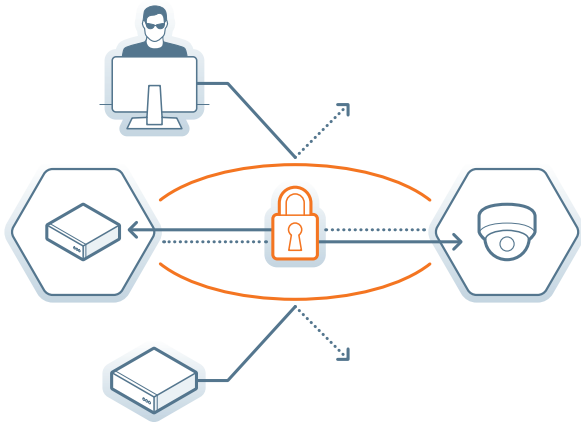

### PathFinder™

Easy and secure end-to-end remote connection with NAT Traversal (STUN/TURN) support without opening ports.

### Plug and play with local PoE+ ports

The VMAX® IP G4™ NVRs can power up to 16 IP cameras locally from the system itself, no need for PoE switches and additional power sources.

## Camera Group Recording

Designate a group of cameras to respond to an alert from one camera.